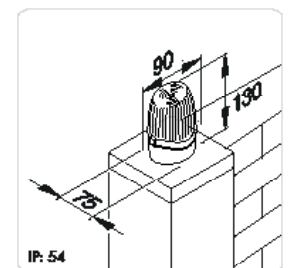

LD 34

- ☐ I Lampeggiante a LED
- ☐ GB Flashing Lights LED
- ☐ E Destellante serie LED