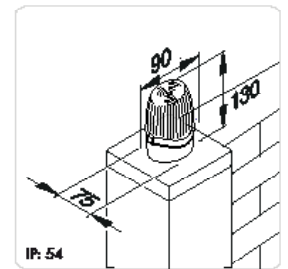

LD 34

- ☐ I Lampeggiante a LED
- ☐ GB Flashing Lights LED
- ☐ E Destellante serie LED